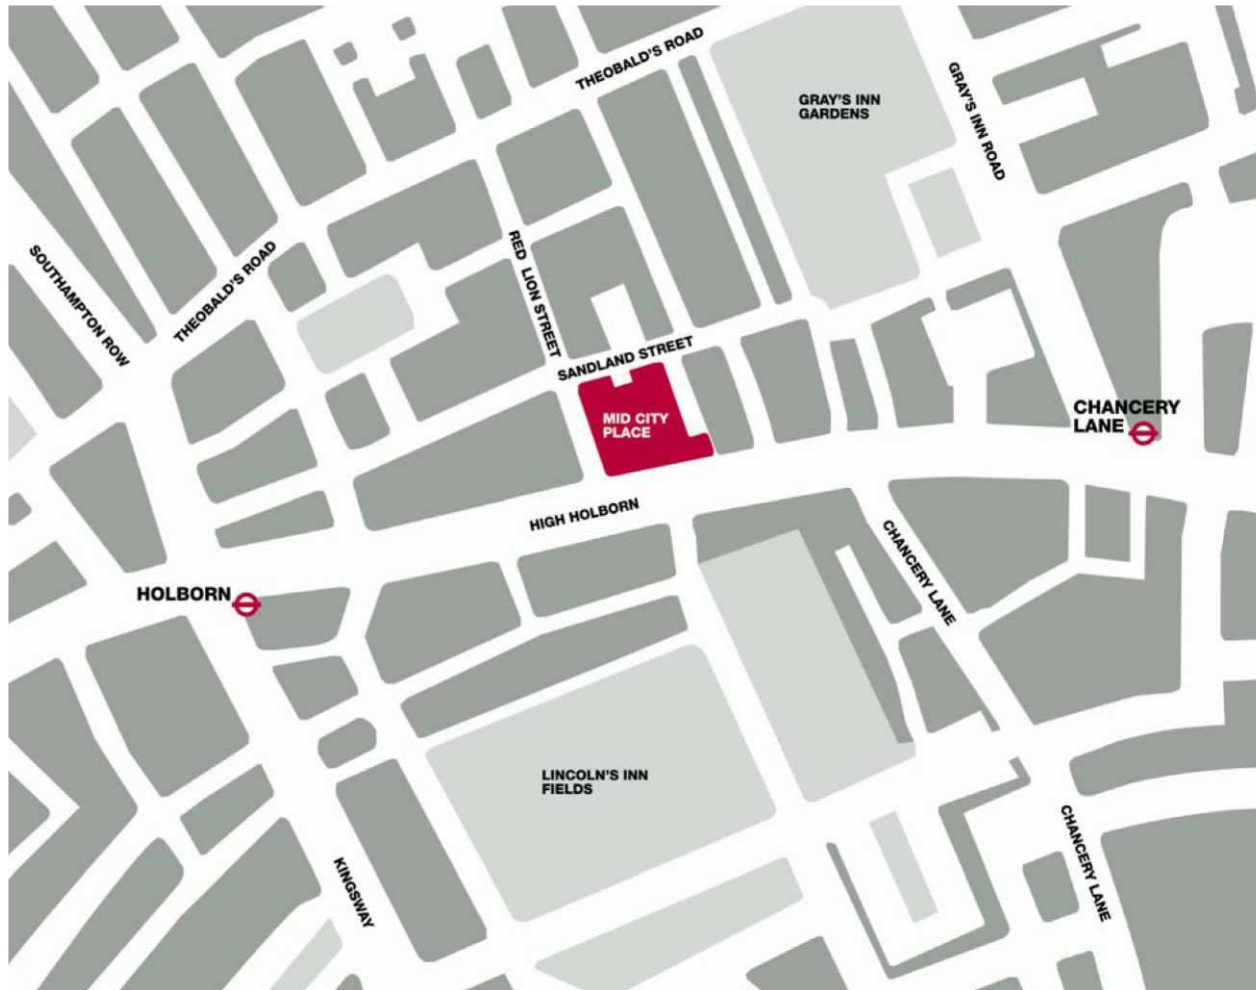

Advertising Standards Authority

Mid City Place, 71 High Holborn, London, WC1V 6QT
Telephone 020 7492 2222 Fax 020 7242 3696

The Advertising Standards Authority offices are located on the first floor of Mid City Place.

Mid City Place is on the north side of High Holborn, between Holborn and Chancery Lane tube stations (Central and Piccadilly Lines). Holborn is served by a number of bus routes including numbers 8, 25, 242 and 521.

For further information on local transport please see the Transport for London website - www.tfl.gov.uk or call 020 7222 1234.

Parking

For details of the nearest NCP car park please see www.ncp.co.uk or call 0870 242 7144. Some metered parking may be available in the roads surrounding Mid City Place.